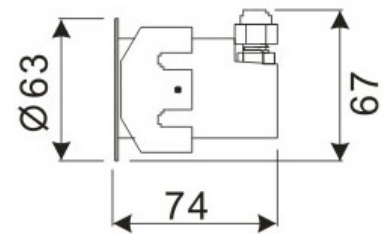

# LED Recessed Lighting – LR-R00124

Model No.	LR-R00124
LED Type	5mm
LED Q'TY.	6
Beam Angle	15°
Minimum luminous flux(lm)	30
Voltage	120-240V
LED Watt	0.5W
Environmental Temperature	- 20°C~60°C
Environmental Humidity	0%-95%
Safety Class	II
Safety Type	IP65
Material	Aluminium
Driver	Included